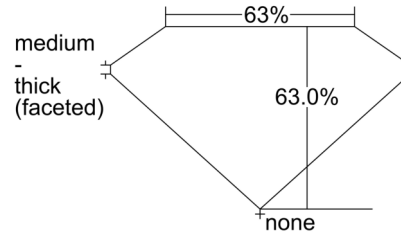

PROPORTIONS

Profile not to actual proportions