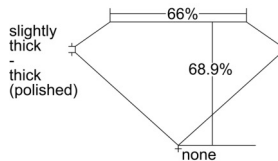

GIA®

FACSIMILE

GIA REPORT 6505619587

Verify this report at GIA.edu

GIA NATURAL DIAMOND DOSSIER®

October 15, 2024
GIA Report Number 6505619587
Shape and Cutting Style ..... Square Emerald Cut
Measurements ..... 5.31 x 5.28 x 3.64 mm

GRADING RESULTS

Carat Weight ..... 0.91 carat
Color Grade I
Clarity Grade VS1

ADDITIONAL GRADING INFORMATION

Polish ..... Excellent
Symmetry ..... Excellent
Fluorescence ..... None
Clarity Characteristics ..... Crystal, Cloud
Inscription(s): GIA 6505619587

PROPORTIONS

Profile not to actual proportions

GRADING SCALES

GIA COLOR SCALE		GIA CLARITY SCALE			
COLORLESS	D	VERY VERY SLIGHTLY INCLUDED	FLAWLESS		
	E		INTERNALLY FLAWLESS		
	F	VERY SLIGHTLY INCLUDED	VVS₁		
	G		VVS₂		
	H		VS₁		
	NEAR COLORLESS	I	SLIGHTLY INCLUDED	VS₂	
		J		SI₁	
		FAINT	K	INCLUDED	SI₂
			L		I₁
			M		I₂
VERT LIGHT	N	LIGHT	I₃		
	O				
	P				
	Q				
	R