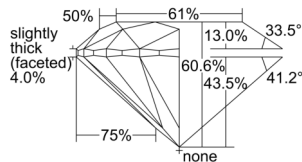

GIA®

FACSIMILE

GIA REPORT 6505620680

Verify this report at GIA.edu

GIA NATURAL DIAMOND DOSSIER®

October 10, 2024
GIA Report Number 6505620680
Shape and Cutting Style ..... Round Brilliant
Measurements ..... 3.63 - 3.65 x 2.21 mm

GRADING RESULTS

Carat Weight ..... 0.18 carat
Color Grade ..... D
Clarity Grade VS1
Cut Grade ..... Excellent

ADDITIONAL GRADING INFORMATION

Polish ..... Excellent
Symmetry ..... Excellent
Fluorescence ..... None
Clarity Characteristics ..... Cloud
Inscription(s): GIA 6505620680

PROPORTIONS

GRADING SCALES

GIA COLOR SCALE	GIA CLARITY SCALE	GIA CUT SCALE	
D	FLAWLESS	EXCELLENT	
E	INTERNALLY FLAWLESS		
F		VVS₁	VERY GOOD
G	VVS₂		
H	VS₁	GOOD	
I	VS₂		
J	SI₁	FAIR	
K	SI₂		
L	I₁	POOR	
M			
N			
O	I₂		
P			
Q	I₃		
R			
S			
T			
U			
V			
W			
X			
Y			
Z