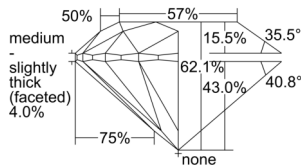

GIA®

FACSIMILE

GIA REPORT 6505625228

Verify this report at GIA.edu

GIA NATURAL DIAMOND DOSSIER®

October 11, 2024
GIA Report Number 6505625228
Shape and Cutting Style ..... Round Brilliant
Measurements ..... 5.30 - 5.34 x 3.31 mm

GRADING RESULTS

Carat Weight ..... 0.58 carat
Color Grade I
Clarity Grade VS1
Cut Grade ..... Excellent

ADDITIONAL GRADING INFORMATION

Polish ..... Excellent
Symmetry ..... Excellent
Fluorescence ..... None
Clarity Characteristics ..... Cloud
Inscription(s): GIA 6505625228

PROPORTIONS

Profile to actual proportions

GRADING SCALES

GIA COLOR SCALE	GIA CLARITY SCALE	GIA CUT SCALE	
D	FLAWLESS	EXCELLENT	
E	INTERNALLY FLAWLESS		
F		VVS₁	VERY GOOD
G	VVS₂		
H	VS₁	GOOD	
I	VS₂		
J	SI₁	FAIR	
K	SI₂		
L	I₁	POOR	
M	I₂		
N	I₃		
O			
P			
Q			
R			
S			
T			
U			
V			
W			
X			
Y			
Z