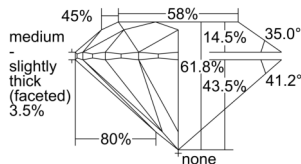

GIA®

FACSIMILE

GIA REPORT 6505626894

Verify this report at GIA.edu

GIA NATURAL DIAMOND DOSSIER®

October 11, 2024
GIA Report Number 6505626894
Shape and Cutting Style ..... Round Brilliant
Measurements ..... 3.64 - 3.67 x 2.26 mm

GRADING RESULTS

Carat Weight ..... 0.18 carat
Color Grade ..... D
Clarity Grade VS1
Cut Grade ..... Excellent

ADDITIONAL GRADING INFORMATION

Polish ..... Excellent
Symmetry ..... Excellent
Fluorescence ..... None
Clarity Characteristics ..... Cloud
Inscription(s): GIA 6505626894

PROPORTIONS

Profile to actual proportions