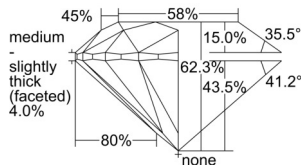

GIA®

FACSIMILE

GIA REPORT 6505627462

Verify this report at GIA.edu

GIA NATURAL DIAMOND DOSSIER®

October 11, 2024
GIA Report Number 6505627462
Shape and Cutting Style ..... Round Brilliant
Measurements ..... 4.26 - 4.29 x 2.66 mm

GRADING RESULTS

Carat Weight ..... 0.30 carat
Color Grade ..... E
Clarity Grade VS1
Cut Grade ..... Excellent

ADDITIONAL GRADING INFORMATION

Polish ..... Excellent
Symmetry ..... Excellent
Fluorescence ..... None
Clarity Characteristics ..... Feather, Pinpoint, Cloud
Inspection(s): GIA 6505627462

PROPORTIONS

Profile to actual proportions

GRADING SCALES

GIA COLOR SCALE	GIA CLARITY SCALE	GIA CUT SCALE	
D	FLAWLESS	EXCELLENT	
E	INTERNALLY FLAWLESS		
F		VVS₁	VERY GOOD
G	VVS₂		
H	VS₁	GOOD	
I	VS₂		
J	SI₁	FAIR	
K	SI₂		
L	I₁	POOR	
M	I₂		
N	I₃		
O			
P			
Q			
R			
S			
T			
U			
V			
W			
X			
Y			
Z