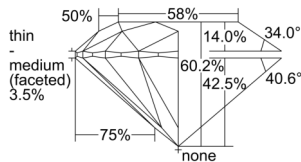

GIA®

FACSIMILE

GIA REPORT 6505629185

Verify this report at GIA.edu

GIA NATURAL DIAMOND DOSSIER®

October 11, 2024
GIA Report Number 6505629185
Shape and Cutting Style ..... Round Brilliant
Measurements ..... 4.33 - 4.35 x 2.61 mm

GRADING RESULTS

Carat Weight ..... 0.30 carat
Color Grade ..... F
Clarity Grade VS2
Cut Grade ..... Excellent

ADDITIONAL GRADING INFORMATION

Polish ..... Excellent
Symmetry ..... Excellent
Fluorescence ..... None
Clarity Characteristics ..... Crystal, Cloud, Feather
Inscription(s): GIA 6505629185

PROPORTIONS

Profile to actual proportions

GRADING SCALES

GIA COLOR SCALE	GIA CLARITY SCALE	GIA CUT SCALE	
D	FLAWLESS	EXCELLENT	
E	INTERNALLY FLAWLESS		
F		VVS₁	VERY GOOD
G	VVS₂		
H	VS₁	GOOD	
I	VS₂		
J	SI₁	FAIR	
K	SI₂		
L	I₁	POOR	
M	I₂		
N	I₃		
O			
P			
Q			
R			
S			
T			
U			
V			
W			
X			
Y			
Z