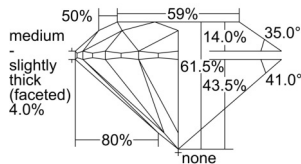

GIA®

FACSIMILE

GIA REPORT 6505629554

Verify this report at GIA.edu

GIA NATURAL DIAMOND DOSSIER®

October 11, 2024
GIA Report Number 6505629554
Shape and Cutting Style ..... Round Brilliant
Measurements ..... 5.08 - 5.11 x 3.14 mm

GRADING RESULTS

Carat Weight ..... 0.50 carat
Color Grade ..... D
Clarity Grade VS1
Cut Grade ..... Excellent

ADDITIONAL GRADING INFORMATION

Polish ..... Excellent
Symmetry ..... Excellent
Fluorescence ..... None
Clarity Characteristics ..... Crystal, Pinpoint, Cloud
Inscription(s): GIA 6505629554

PROPORTIONS

Profile to actual proportions

GRADING SCALES

GIA COLOR SCALE	GIA CLARITY SCALE	GIA CUT SCALE	
D	FLAWLESS	EXCELLENT	
E	INTERNALLY FLAWLESS		
F		VVS₁	VERY GOOD
G	VVS₂		
H	VS₁	GOOD	
I	VS₂		
J	SI₁	FAIR	
K	SI₂		
L	I₁	POOR	
M			
N			
O	I₂		
P			
Q	I₃		
R			
S			
T			
U			
V			
W			
X			
Y			
Z