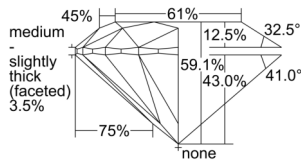

GIA®

FACSIMILE

GIA REPORT 6505629873

Verify this report at GIA.edu

GIA NATURAL DIAMOND DOSSIER®

October 11, 2024
GIA Report Number 6505629873
Shape and Cutting Style ..... Round Brilliant
Measurements ..... 3.87 - 3.89 x 2.29 mm

GRADING RESULTS

Carat Weight ..... 0.21 carat
Color Grade ..... F
Clarity Grade VVS2
Cut Grade ..... Excellent

ADDITIONAL GRADING INFORMATION

Polish ..... Excellent
Symmetry ..... Excellent
Fluorescence ..... None
Clarity Characteristics ..... Pinpoint, Feather, Cloud
Inspection(s): GIA 6505629873

PROPORTIONS

Profile to actual proportions

GRADING SCALES

GIA COLOR SCALE	GIA CLARITY SCALE	GIA CUT SCALE	
D	FLAWLESS	EXCELLENT	
E	INTERNALLY FLAWLESS		
F		VVS₁	VERY GOOD
G	VVS₂		
H	VS₁	GOOD	
I	VS₂		
J	SI₁	FAIR	
K	SI₂		
L	I₁	POOR	
M			
N			
O	I₂		
P			
Q	I₃		
R			
S			
T			
U			
V			
W			
X			
Y			
Z