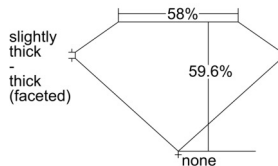

GIA®

FACSIMILE

GIA REPORT 6505630796

Verify this report at GIA.edu

GIA NATURAL DIAMOND DOSSIER®

October 10, 2024
GIA Report Number 6505630796
Shape and Cutting Style ..... Heart Brilliant
Measurements ..... 4.85 x 5.67 x 3.38 mm

GRADING RESULTS

Carat Weight ..... 0.57 carat
Color Grade ..... J
Clarity Grade VVS1

ADDITIONAL GRADING INFORMATION

Polish ..... Excellent
Symmetry ..... Excellent
Fluorescence ..... None
Clarity Characteristics..... Internal Graining, Feather, Cavity
Inscription(s): GIA 6505630796

PROPORTIONS

Profile not to actual proportions

GRADING SCALES

GIA COLOR SCALE		GIA CLARITY SCALE	
NEAR COLORLESS	D	VERY VERY SLIGHTLY INCLUDED	FLAWLESS
	E		INTERNALLY FLAWLESS
	F		VVS₁
	G		VVS₂
	H		VS₁
	I		VS₂
	J		SI₁
	K		SI₂
	L		I₁
	M		I₂
FAINT	N	SLIGHTLY INCLUDED	I₃
	O		
	P		
	Q		
VERY LIGHT	R	INCLUDED	
	S		
	T		
	U		
LIGHT	V		
	W		
	X		
	Y		
Z