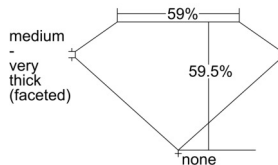

GIA®

FACSIMILE

GIA REPORT 6505631297

Verify this report at GIA.edu

GIA NATURAL DIAMOND DOSSIER®

October 10, 2024
GIA Report Number 6505631297
Shape and Cutting Style ..... Heart Brilliant
Measurements ..... 5.55 x 6.34 x 3.77 mm

GRADING RESULTS

Carat Weight ..... 0.80 carat
Color Grade ..... H
Clarity Grade SI1

ADDITIONAL GRADING INFORMATION

Polish ..... Excellent
Symmetry ..... Very Good
Fluorescence ..... None
Clarity Characteristics ..... Cloud, Feather
Inscription(s): GIA 6505631297

PROPORTIONS

Profile not to actual proportions

GRADING SCALES

GIA COLOR SCALE		GIA CLARITY SCALE			
COLORLESS	D	VERY VERY SLIGHTLY INCLUDED	FLAWLESS		
	E		INTERNALLY FLAWLESS		
	F		VVS₁		
	NEAR COLORLESS	G	VERY SLIGHTLY INCLUDED	VVS₂	
		H		VS₁	
		FAINT	I	SLIGHTLY INCLUDED	VS₂
			J		SI₁
	LIGHT	K	INCLUDED	SI₂	
		L		I₁	
		M		I₂	
N		INCLUDED	I₃		
O					
P					
Q					
R					
S					
T					
U					
V					
W					
X					
Y					
Z