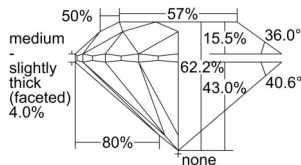

GIA®

FACSIMILE

GIA REPORT 6505631348

Verify this report at GIA.edu

GIA NATURAL DIAMOND DOSSIER®

October 11, 2024
GIA Report Number 6505631348
Shape and Cutting Style ..... Round Brilliant
Measurements ..... 5.41 - 5.43 x 3.37 mm

GRADING RESULTS

Carat Weight ..... 0.61 carat
Color Grade ..... H
Clarity Grade S11
Cut Grade ..... Excellent

ADDITIONAL GRADING INFORMATION

Polish ..... Excellent
Symmetry ..... Excellent
Fluorescence ..... None
Clarity Characteristics ..... Cloud
Inscription(s): GIA 6505631348

PROPORTIONS

Profile to actual proportions

GRADING SCALES

GIA COLOR SCALE	GIA CLARITY SCALE	GIA CUT SCALE	
D	FLAWLESS	EXCELLENT	
E	INTERNALLY FLAWLESS		
F		VVS₁	VERY GOOD
G	VVS₂		
H	VS₁	GOOD	
I	VS₂		
J	S1₁	FAIR	
K	S1₂		
L	I₁	POOR	
M	I₂		
N	I₃		
O			
P			
Q			
R			
S			
T			
U			
V			
W			
X			
Y			
Z