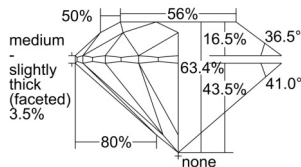

GIA®

FACSIMILE

GIA REPORT 6505632496

Verify this report at GIA.edu

GIA NATURAL DIAMOND DOSSIER®

October 11, 2024
GIA Report Number 6505632496
Shape and Cutting Style ..... Round Brilliant
Measurements ..... 5.87 - 5.92 x 3.73 mm

GRADING RESULTS

Carat Weight ..... 0.80 carat
Color Grade I
Clarity Grade S11
Cut Grade ..... Excellent

ADDITIONAL GRADING INFORMATION

Polish ..... Excellent
Symmetry ..... Excellent
Fluorescence ..... None
Clarity Characteristics ..... Crystal, Cloud
Inscription(s): GIA 6505632496

PROPORTIONS

Profile to actual proportions

GRADING SCALES

GIA COLOR SCALE	GIA CLARITY SCALE	GIA CUT SCALE
D	FLAWLESS	EXCELLENT
E	INTERNALLY FLAWLESS	
F	VVS₁	VERY GOOD
G		
H	VS₁	GOOD
I		
J	SI₁	FAIR
K		
L	I₁	POOR
M		
N	I₂	
O	I₃	
P		
Q		
R		
S		
T		
U		
V		
W		
X		
Y		
Z