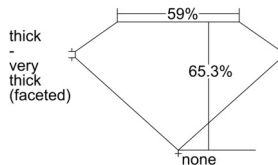

GIA®

FACSIMILE

GIA REPORT 6505640441

Verify this report at GIA.edu

GIA NATURAL DIAMOND DOSSIER®

October 15, 2024
GIA Report Number 6505640441
Shape and Cutting Style ..... Marquise Brilliant
Measurements ..... 9.78 x 4.22 x 2.75 mm

GRADING RESULTS

Carat Weight ..... 0.70 carat
Color Grade I
Clarity Grade VVS1

ADDITIONAL GRADING INFORMATION

Polish ..... Excellent
Symmetry ..... Very Good
Fluorescence ..... None
Clarity Characteristics ..... Internal Graining
Inscription(s): GIA 6505640441

PROPORTIONS

Profile not to actual proportions

GRADING SCALES

GIA COLOR SCALE		GIA CLARITY SCALE			
COLORLESS	D	VERY VERY SLIGHTLY INCLUDED	FLAWLESS		
	E		INTERNALLY FLAWLESS		
	F	VERY SLIGHTLY INCLUDED	VVS₁		
	G		VVS₂		
	H		VS₁		
	NEAR COLORLESS	I	SLIGHTLY INCLUDED	VS₂	
		J		SI₁	
		FAINT	K	INCLUDED	SI₂
			L		I₁
			M		I₂
VERY LIGHT	N	LIGHT	I₃		
	O				
	P				
	Q				
	R