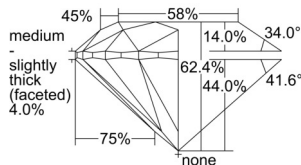

GIA®

FACSIMILE

GIA REPORT 6505642263

Verify this report at GIA.edu

GIA NATURAL DIAMOND DOSSIER®

October 14, 2024
GIA Report Number 6505642263
Shape and Cutting Style ..... Round Brilliant
Measurements ..... 3.83 - 3.85 x 2.40 mm

GRADING RESULTS

Carat Weight ..... 0.21 carat
Color Grade ..... E
Clarity Grade VS1
Cut Grade ..... Excellent

ADDITIONAL GRADING INFORMATION

Polish ..... Excellent
Symmetry ..... Excellent
Fluorescence ..... None
Clarity Characteristics ..... Cloud, Feather, Pinpoint
Inscription(s): GIA 6505642263

PROPORTIONS

Profile to actual proportions