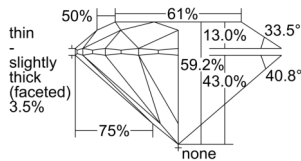

GIA®

FACSIMILE

GIA REPORT 6505642884

Verify this report at GIA.edu

GIA NATURAL DIAMOND DOSSIER®

October 14, 2024
GIA Report Number 6505642884
Shape and Cutting Style ..... Round Brilliant
Measurements ..... 4.85 - 4.88 x 2.88 mm

GRADING RESULTS

Carat Weight ..... 0.41 carat
Color Grade I
Clarity Grade VVS1
Cut Grade ..... Excellent

ADDITIONAL GRADING INFORMATION

Polish ..... Excellent
Symmetry ..... Excellent
Fluorescence ..... None
Clarity Characteristics ..... Pinpoint, Feather
Inscription(s): GIA 6505642884

PROPORTIONS

Profile to actual proportions

GRADING SCALES

GIA COLOR SCALE	GIA CLARITY SCALE	GIA CUT SCALE	
D	FLAWLESS	EXCELLENT	
E	INTERNALLY FLAWLESS		
F		VVS₁	VERY GOOD
G	VVS₂		
H	VS₁	GOOD	
I	VS₂		
J	SI₁	FAIR	
K	SI₂		
L	I₁	POOR	
M	I₂		
N	I₃		
O			
P			
Q			
R			
S			
T			
U			
V			
W			
X			
Y			
Z