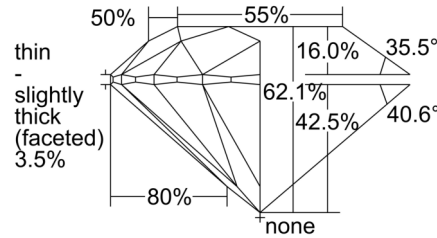

GIA NATURAL DIAMOND GRADING REPORT

October 15, 2024  
 GIA Report Number ..... 6505644035  
 Shape and Cutting Style ..... Round Brilliant  
 Measurements ..... 7.30 - 7.34 x 4.55 mm

GRADING RESULTS

Carat Weight ..... 1.50 carat  
 Color Grade ..... F  
 Clarity Grade ..... SI1  
 Cut Grade ..... Excellent

PROPORTIONS

Profile to actual proportions

CLARITY CHARACTERISTICS

KEY TO SYMBOLS\*

-  Feather
-  Pinpoint
-  Cavity
-  Indented Natural
-  Cloud

\* Red symbols denote internal characteristics (inclusions). Green or black symbols denote external characteristics (blemishes). Diagram is an approximate representation of the diamond, and symbols shown indicate type, position, and approximate size of clarity characteristics. All clarity characteristics may not be shown. Details of finish are not shown.