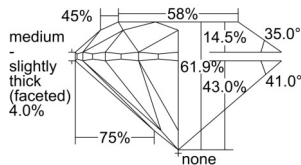

GIA®

FACSIMILE

GIA REPORT 6505655724

Verify this report at GIA.edu

GIA NATURAL DIAMOND DOSSIER®

October 16, 2024
GIA Report Number 6505655724
Shape and Cutting Style ..... Round Brilliant
Measurements ..... 5.09 - 5.12 x 3.16 mm

GRADING RESULTS

Carat Weight ..... 0.51 carat
Color Grade ..... D
Clarity Grade VS2
Cut Grade ..... Excellent

ADDITIONAL GRADING INFORMATION

Polish ..... Very Good
Symmetry ..... Excellent
Fluorescence ..... None
Clarity Characteristics ..... Crystal
Inscription(s): GIA 6505655724

PROPORTIONS

Profile to actual proportions

GRADING SCALES

GIA COLOR SCALE	GIA CLARITY SCALE	GIA CUT SCALE	
D	FLAWLESS	EXCELLENT	
E	INTERNALLY FLAWLESS		
F		VVS₁	VERY GOOD
G	VVS₂		
H	VS₁	GOOD	
I	VS₂		
J	SI₁	FAIR	
K	SI₂		
L	I₁	POOR	
M	I₂		
N	I₃		
O			
P			
Q			
R			
S			
T			
U			
V			
W			
X			
Y			
Z