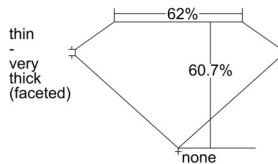

GIA®

FACSIMILE

GIA REPORT 6505656686

Verify this report at GIA.edu

GIA NATURAL DIAMOND DOSSIER®

October 15, 2024
GIA Report Number 6505656686
Shape and Cutting Style ..... Heart Brilliant
Measurements ..... 5.63 x 6.58 x 3.99 mm

GRADING RESULTS

Carat Weight ..... 0.90 carat
Color Grade ..... J
Clarity Grade VS2

ADDITIONAL GRADING INFORMATION

Polish ..... Excellent
Symmetry ..... Excellent
Fluorescence ..... Faint
Clarity Characteristics..... Crystal, Cloud, Indented Natural
Inscription(s): GIA 6505656686

PROPORTIONS

Profile not to actual proportions

GRADING SCALES

GIA COLOR SCALE		GIA CLARITY SCALE			
COLORLESS	D	VERY VERY SLIGHTLY INCLUDED	FLAWLESS		
	E		INTERNALLY FLAWLESS		
	F		VVS₁		
	NEAR COLORLESS	G	VERY SLIGHTLY INCLUDED	VVS₂	
		H		VS₁	
		FAINT	I	SLIGHTLY INCLUDED	VS₂
			J		SI₁
			K		SI₂
	LIGHT	L	INCLUDED	I₁	
		M		I₂	
N		I₃			
O					
P					
Q					
R					
S					
T					
U					
V					
W					
X					
Y					
Z