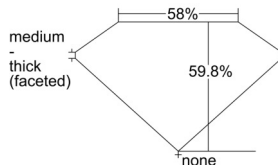

GIA®

FACSIMILE

GIA REPORT 6505662204

Verify this report at GIA.edu

GIA NATURAL DIAMOND DOSSIER®

October 16, 2024
GIA Report Number 6505662204
Shape and Cutting Style ..... Heart Brilliant
Measurements ..... 4.28 x 5.04 x 3.02 mm

GRADING RESULTS

Carat Weight ..... 0.38 carat
Color Grade ..... E
Clarity Grade VS1

ADDITIONAL GRADING INFORMATION

Polish ..... Excellent
Symmetry ..... Excellent
Fluorescence ..... None
Clarity Characteristics ..... Crystal, Feather, Pinpoint
Inscription(s): GIA 6505662204

PROPORTIONS

Profile not to actual proportions

GRADING SCALES

GIA COLOR SCALE		GIA CLARITY SCALE	
COLORLESS	D	VERY VERY SLIGHTLY INCLUDED	FLAWLESS
	E		INTERNALLY FLAWLESS
	F		VVS₁
	G		VVS₂
	H		VS₁
	I		VS₂
	J		SI₁
	K		SI₂
	L		I₁
	M		I₂
NEAR COLORLESS	N	SLIGHTLY INCLUDED	I₃
	O		
	P		
	Q		
FAINT	R		
	S		
	T		
	U		
VERT LIGHT	V		
	W		
	X		
	Y		
LIGHT	Z