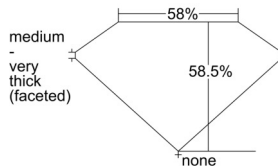

GIA®

FACSIMILE

GIA REPORT 6505662495

Verify this report at GIA.edu

GIA NATURAL DIAMOND DOSSIER®

October 16, 2024
GIA Report Number 6505662495
Shape and Cutting Style ..... Heart Brilliant
Measurements ..... 5.34 x 6.25 x 3.66 mm

GRADING RESULTS

Carat Weight ..... 0.72 carat
Color Grade ..... H
Clarity Grade VVS2

ADDITIONAL GRADING INFORMATION

Polish ..... Excellent
Symmetry ..... Excellent
Fluorescence ..... Faint
Clarity Characteristics ..... Needle, Pinpoint
Inscription(s): GIA 6505662495

PROPORTIONS

Profile not to actual proportions

GRADING SCALES

GIA COLOR SCALE		GIA CLARITY SCALE		
COLORLESS	D	VERY VERY SLIGHTLY INCLUDED	FLAWLESS	
	E		INTERNALLY FLAWLESS	
	F		VVS₁	
	NEAR COLORLESS	G	VERY SLIGHTLY INCLUDED	VVS₂
		H		VS₁
		I	SLIGHTLY INCLUDED	VS₂
		J		SI₁
		K		SI₂
	FAINT	L	INCLUDED	I₁
		M		I₂
N		I₃		
O				
LIGHT		P		
		Q		
		R		
		S