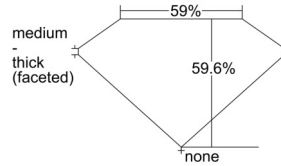

GIA®

FACSIMILE

GIA REPORT 6505664213

Verify this report at GIA.edu

GIA NATURAL DIAMOND DOSSIER®

October 15, 2024
GIA Report Number 6505664213
Shape and Cutting Style ..... Heart Brilliant
Measurements ..... 5.51 x 6.43 x 3.84 mm

GRADING RESULTS

Carat Weight ..... 0.81 carat
Color Grade ..... D
Clarity Grade VS1

ADDITIONAL GRADING INFORMATION

Polish ..... Excellent
Symmetry ..... Excellent
Fluorescence ..... None
Clarity Characteristics..... Crystal, Cloud, Needle, Pinpoint
Inscription(s): GIA 6505664213

PROPORTIONS

Profile not to actual proportions

GRADING SCALES

GIA COLOR SCALE		GIA CLARITY SCALE			
COLORLESS	D	VERY VERY SLIGHTLY INCLUDED	FLAWLESS		
	E		INTERNALLY FLAWLESS		
	F	VERY SLIGHTLY INCLUDED	VS₁		
	G		VS₂		
	H		VS₁		
	NEAR COLORLESS	I	SLIGHTLY INCLUDED	VS₂	
		J		SI₁	
		FAINT	K	INCLUDED	SI₂
			L		I₁
			M		I₂
VERT LIGHT	N	INCLUDED	I₃		
	O				
	P				
	Q				
	R				
LIGHT	S				
	T				
	U				
	V				
	W				
X					
Y					
Z