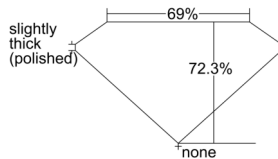

GIA®

FACSIMILE

GIA REPORT 6505665826

Verify this report at GIA.edu

GIA NATURAL DIAMOND DOSSIER®

October 16, 2024
GIA Report Number 6505665826
Shape and Cutting Style ..... Square Modified Brilliant
Measurements ..... 5.27 x 5.22 x 3.77 mm

GRADING RESULTS

Carat Weight ..... 0.90 carat
Color Grade ..... F
Clarity Grade VVS1

ADDITIONAL GRADING INFORMATION

Polish ..... Excellent
Symmetry ..... Very Good
Fluorescence ..... None
Clarity Characteristics ..... Pinpoint
Inscription(s): GIA 6505665826

PROPORTIONS

Profile not to actual proportions

GRADING SCALES

GIA COLOR SCALE		GIA CLARITY SCALE			
COLORLESS	D	VERY VERY SLIGHTLY INCLUDED	FLAWLESS		
	E		INTERNALLY FLAWLESS		
	F		VVS₁		
	NEAR COLORLESS	G	VERY SLIGHTLY INCLUDED	VVS₂	
		H		VS₁	
		FAINT	I	SLIGHTLY INCLUDED	VS₂
			J		SI₁
			K		SI₂
	LIGHT	L	INCLUDED	I₁	
		M		I₂	
N		I₃			
O					
P					
Q					
R