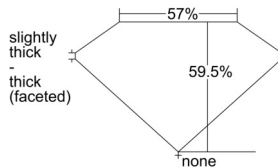

GIA®

FACSIMILE

GIA REPORT 6505665969

Verify this report at GIA.edu

GIA NATURAL DIAMOND DOSSIER®

October 16, 2024
GIA Report Number 6505665969
Shape and Cutting Style ..... Heart Brilliant
Measurements ..... 4.14 x 4.71 x 2.80 mm

GRADING RESULTS

Carat Weight ..... 0.32 carat
Color Grade ..... E
Clarity Grade VVS2

ADDITIONAL GRADING INFORMATION

Polish ..... Excellent
Symmetry ..... Excellent
Fluorescence ..... None
Clarity Characteristics ..... Pinpoint, Cloud
Inscription(s): GIA 6505665969

PROPORTIONS

Profile not to actual proportions

GRADING SCALES

GIA COLOR SCALE		GIA CLARITY SCALE		
COLORLESS	D	VERY VERY SLIGHTLY INCLUDED	FLAWLESS	
	E		INTERNALLY FLAWLESS	
	F		VVS₁	
	G		VVS₂	
	NEAR COLORLESS	H	VERY SLIGHTLY INCLUDED	VS₁
		I		VS₂
		J	SLIGHTLY INCLUDED	S₁
		K		S₂
		L		I₁
		M		I₂
FAINT	N	INCLUDED	I₃	
	O			
	P			
	Q			
	R			
	S			
VERT LIGHT	T			
	U			
	V			
	W			
	X			
	Y			
LIGHT	Z