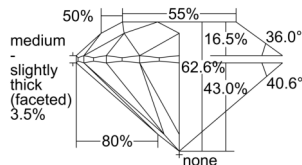

GIA®

FACSIMILE

GIA REPORT 6505669545

Verify this report at GIA.edu

GIA NATURAL DIAMOND DOSSIER®

October 16, 2024
GIA Report Number 6505669545
Shape and Cutting Style ..... Round Brilliant
Measurements ..... 5.05 - 5.07 x 3.17 mm

GRADING RESULTS

Carat Weight ..... 0.50 carat
Color Grade ..... E
Clarity Grade S11
Cut Grade ..... Excellent

ADDITIONAL GRADING INFORMATION

Polish ..... Excellent
Symmetry ..... Excellent
Fluorescence ..... None
Clarity Characteristics ..... Crystal, Feather, Cloud
Inscription(s): GIA 6505669545

PROPORTIONS

Profile to actual proportions

GRADING SCALES

GIA COLOR SCALE

COLOREDNESS	D
	E
	F
	G
	H
	I
	J
NEAR COLORLESS	K
	L
Faint	M
	N
	O
	P
Very Light	Q
	R
	S
	T
	U
	V
	W
	X
	Y
Light	Z

GIA CLARITY SCALE

FLAWLESS	VERY VERY SLIGHTLY INCLUDED	FLAWLESS			
			EXCELLENT		
INTERNALLY FLAWLESS	VERY SLIGHTLY INCLUDED	VVS₁			
			VERY GOOD		
VVS₂	SLIGHTLY INCLUDED	VS₁			
			GOOD		
VS₂	SLIGHTLY INCLUDED	SI₁			
			FAIR		
SI₂	INCLUDED	I₁			
			POOR		
I₂					
			I₃		

GIA CUT SCALE

EXCELLENT
VERY GOOD
GOOD
FAIR
POOR