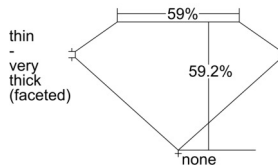

GIA®

FACSIMILE

GIA REPORT 6505675525

Verify this report at GIA.edu

GIA NATURAL DIAMOND DOSSIER®

October 17, 2024
GIA Report Number 6505675525
Shape and Cutting Style ..... Heart Brilliant
Measurements ..... 5.94 x 6.68 x 3.95 mm

GRADING RESULTS

Carat Weight ..... 0.90 carat
Color Grade ..... G
Clarity Grade VS1

ADDITIONAL GRADING INFORMATION

Polish ..... Excellent
Symmetry ..... Excellent
Fluorescence ..... None
Clarity Characteristics..... Crystal, Feather, Needle, Pinpoint
Inscription(s): GIA 6505675525

PROPORTIONS

Profile not to actual proportions

GRADING SCALES

GIA COLOR SCALE		GIA CLARITY SCALE			
COLORLESS	D	VERY VERY SLIGHTLY INCLUDED	FLAWLESS		
	E		INTERNALLY FLAWLESS		
	F	VERY SLIGHTLY INCLUDED	VVS₁		
	G		VVS₂		
	H		VS₁		
	NEAR COLORLESS	I	SLIGHTLY INCLUDED	VS₂	
		J		SI₁	
		FAINT	K	INCLUDED	SI₂
			L		I₁
			M		I₂
VERTICALLY LIGHT	N	LIGHT	I₃		
	O				
	P				
	Q				
	R