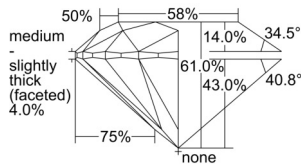

GIA®

FACSIMILE

GIA REPORT 6505675866

Verify this report at GIA.edu

GIA NATURAL DIAMOND DOSSIER®

October 17, 2024
GIA Report Number 6505675866
Shape and Cutting Style ..... Round Brilliant
Measurements ..... 5.13 - 5.15 x 3.14 mm

GRADING RESULTS

Carat Weight ..... 0.51 carat
Color Grade ..... E
Clarity Grade S11
Cut Grade ..... Excellent

ADDITIONAL GRADING INFORMATION

Polish ..... Excellent
Symmetry ..... Excellent
Fluorescence ..... Medium Blue
Clarity Characteristics ..... Crystal
Inscription(s): GIA 6505675866

PROPORTIONS

Profile to actual proportions

GRADING SCALES

GIA COLOR SCALE	GIA CLARITY SCALE	GIA CUT SCALE	
D	FLAWLESS	EXCELLENT	
E	INTERNALLY FLAWLESS		
F		VVS₁	VERY GOOD
G	VVS₂		
H	VS₁	GOOD	
I	VS₂		
J	S1₁	FAIR	
K	S1₂		
L	I₁	POOR	
M	I₂		
N	I₃		
O			
P			
Q			
R			
S			
T			
U			
V			
W			
X			
Y			
Z