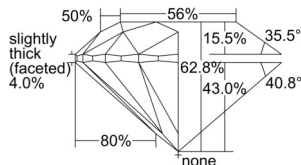

GIA®

FACSIMILE

GIA REPORT 6505676864

Verify this report at GIA.edu

GIA NATURAL DIAMOND DOSSIER®

October 17, 2024
GIA Report Number 6505676864
Shape and Cutting Style ..... Round Brilliant
Measurements ..... 5.20 - 5.22 x 3.27 mm

GRADING RESULTS

Carat Weight ..... 0.55 carat
Color Grade ..... G
Clarity Grade VS1
Cut Grade ..... Excellent

ADDITIONAL GRADING INFORMATION

Polish ..... Excellent
Symmetry ..... Excellent
Fluorescence ..... None
Clarity Characteristics ..... Feather, Needle, Pinpoint
Inscription(s): GIA 6505676864

PROPORTIONS

Profile to actual proportions

GRADING SCALES

GIA COLOR SCALE	GIA CLARITY SCALE	GIA CUT SCALE	
COLOREDNESS D	FLAWLESS	EXCELLENT	
E	INTERNALLY FLAWLESS		
F		VVS₁	VERY GOOD
G	VVS₂		
H	VS₁	GOOD	
I	VS₂		
J	SI₁	FAIR	
K	SI₂		
L	I₁	POOR	
M	I₂		
N	I₃		
O			
P			
Q			
R			
S			
T			
U			
V			
W			
X			
Y			
Z