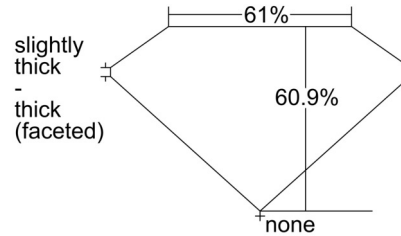

GIA NATURAL DIAMOND GRADING REPORT

October 17, 2024
 GIA Report Number 6505679432
 Shape and Cutting Style Pear Brilliant
 Measurements 8.47 x 5.66 x 3.45 mm

GRADING RESULTS

Carat Weight 1.01 carat
 Color Grade G
 Clarity Grade VS1

ADDITIONAL GRADING INFORMATION

Polish Excellent
 Symmetry Excellent
 Fluorescence Medium Blue
 Inscription(s): GIA 6505679432
 Comments: Pinpoints are not shown.

PROPORTIONS

Profile not to actual proportions

CLARITY CHARACTERISTICS

KEY TO SYMBOLS*

- Crystal
- ∖ Needle
- ⊙ Cloud
- △ Natural

* Red symbols denote internal characteristics (inclusions). Green or black symbols denote external characteristics (blemishes). Diagram is an approximate representation of the diamond, and symbols shown indicate type, position, and approximate size of clarity characteristics. All clarity characteristics may not be shown. Details of finish are not shown.