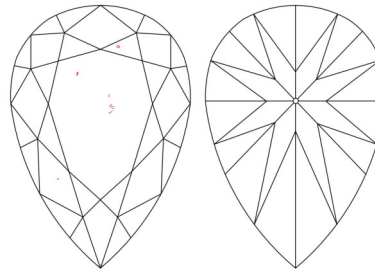

GIA NATURAL DIAMOND GRADING REPORT

October 17, 2024
 GIA Report Number 6505679432
 Shape and Cutting Style Pear Brilliant
 Measurements 8.47 x 5.66 x 3.45 mm

GRADING RESULTS

Carat Weight 1.01 carat
 Color Grade G
 Clarity Grade VS1

ADDITIONAL GRADING INFORMATION

Polish Excellent
 Symmetry Excellent
 Fluorescence Medium Blue
 Inscription(s): GIA 6505679432
 Comments: Pinpoints are not shown.

PROPORTIONS

Profile not to actual proportions

CLARITY CHARACTERISTICS

KEY TO SYMBOLS*

- Crystal
- ∖ Needle
- ⊙ Cloud
- △ Natural

* Red symbols denote internal characteristics (inclusions). Green or black symbols denote external characteristics (blemishes). Diagram is an approximate representation of the diamond, and symbols shown indicate type, position, and approximate size of clarity characteristics. All clarity characteristics may not be shown. Details of finish are not shown.