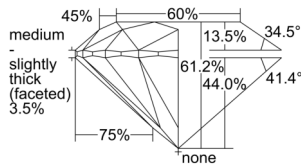

GIA®

FACSIMILE

GIA REPORT 6505680131

Verify this report at GIA.edu

GIA NATURAL DIAMOND DOSSIER®

October 17, 2024
GIA Report Number 6505680131
Shape and Cutting Style ..... Round Brilliant
Measurements ..... 5.26 - 5.29 x 3.23 mm

GRADING RESULTS

Carat Weight ..... 0.55 carat
Color Grade ..... D
Clarity Grade VVS1
Cut Grade ..... Excellent

ADDITIONAL GRADING INFORMATION

Polish ..... Excellent
Symmetry ..... Excellent
Fluorescence ..... None
Clarity Characteristics ..... Pinpoint
Inscription(s): GIA 6505680131

PROPORTIONS

Profile to actual proportions

GRADING SCALES

GIA COLOR SCALE	GIA CLARITY SCALE	GIA CUT SCALE	
D	FLAWLESS	EXCELLENT	
E	INTERNALLY FLAWLESS		
F		VVS₁	VERY GOOD
G	VVS₂		
H	VS₁	GOOD	
I	VS₂		
J	SI₁	FAIR	
K	SI₂		
L	I₁	POOR	
M			
N			
O	I₂		
P			
Q	I₃		
R			
S			
T			
U			
V			
W			
X			
Y			
Z