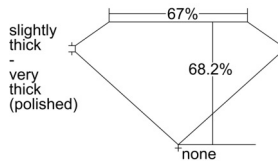

GIA®

FACSIMILE

GIA REPORT 6505685142

Verify this report at GIA.edu

GIA NATURAL DIAMOND DOSSIER®

October 18, 2024
GIA Report Number 6505685142
Shape and Cutting Style ..... Emerald Cut
Measurements ..... 6.34 x 4.56 x 3.11 mm

GRADING RESULTS

Carat Weight ..... 0.90 carat
Color Grade ..... F
Clarity Grade SI1

ADDITIONAL GRADING INFORMATION

Polish ..... Excellent
Symmetry ..... Very Good
Fluorescence ..... None
Clarity Characteristics..... Cloud, Feather, Cavity, Crystal
Inscription(s): GIA 6505685142

PROPORTIONS

Profile not to actual proportions

GRADING SCALES

GIA COLOR SCALE		GIA CLARITY SCALE		
NEAR COLORLESS	D	VERY VERY SLIGHTLY INCLUDED	FLAWLESS	
	E		INTERNALLY FLAWLESS	
	F	VERY SLIGHTLY INCLUDED	VVS₁	
	G		VVS₂	
	H		VS₁	
	FAINT	I	SLIGHTLY INCLUDED	VS₂
		J		SI₁
		K	INCLUDED	SI₂
		L		I₁
		M		I₂
N		I₃		
LIGHT	O			
	P			
	Q			
	R			
	S			
	T			
U				
V				
W				
X				
Y				
Z