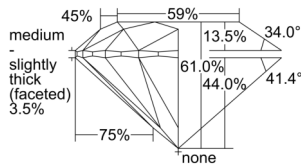

GIA®

FACSIMILE

GIA REPORT 6505685334

Verify this report at GIA.edu

GIA NATURAL DIAMOND DOSSIER®

October 21, 2024
GIA Report Number 6505685334
Shape and Cutting Style ..... Round Brilliant
Measurements ..... 4.82 - 4.84 x 2.95 mm

GRADING RESULTS

Carat Weight ..... 0.42 carat
Color Grade ..... D
Clarity Grade VS1
Cut Grade ..... Excellent

ADDITIONAL GRADING INFORMATION

Polish ..... Excellent
Symmetry ..... Excellent
Fluorescence ..... None
Clarity Characteristics ..... Crystal, Feather
Inscription(s): GIA 6505685334

PROPORTIONS

Profile to actual proportions

GRADING SCALES

GIA COLOR SCALE	GIA CLARITY SCALE	GIA CUT SCALE	
D	FLAWLESS	EXCELLENT	
E	INTERNALLY FLAWLESS		
F		VVS₁	VERY GOOD
G	VVS₂		
H	VS₁	GOOD	
I	VS₂		
J	SI₁	FAIR	
K	SI₂		
L	I₁	POOR	
M			
N	I₂		
O			
P	I₃		
Q			
R			
S			
T			
U			
V			
W			
X			
Y			
Z