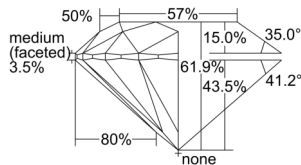

GIA®

FACSIMILE

GIA REPORT 6505694206

Verify this report at GIA.edu

GIA NATURAL DIAMOND DOSSIER®

October 21, 2024
GIA Report Number 6505694206
Shape and Cutting Style ..... Round Brilliant
Measurements ..... 4.88 - 4.90 x 3.03 mm

GRADING RESULTS

Carat Weight ..... 0.44 carat
Color Grade ..... J
Clarity Grade VS1
Cut Grade ..... Excellent

ADDITIONAL GRADING INFORMATION

Polish ..... Excellent
Symmetry ..... Excellent
Fluorescence ..... Faint
Clarity Characteristics ..... Feather, Pinpoint
Inscription(s): GIA 6505694206

PROPORTIONS

Profile to actual proportions

GRADING SCALES

GIA COLOR SCALE	GIA CLARITY SCALE	GIA CUT SCALE	
D	FLAWLESS	EXCELLENT	
E	INTERNALLY FLAWLESS		
F		VVS₁	VERY GOOD
G	VVS₂		
H	VS₁	GOOD	
I	VS₂		
J	SI₁	FAIR	
K	SI₂		
L	I₁	POOR	
M	I₂		
N	I₃		
O			
P			
Q			
R			
S			
T			
U			
V			
W			
X			
Y			
Z