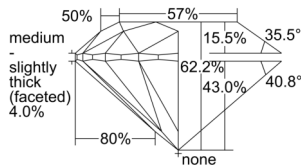

GIA®

FACSIMILE

GIA REPORT 6505697016

Verify this report at GIA.edu

GIA NATURAL DIAMOND DOSSIER®

October 18, 2024
GIA Report Number 6505697016
Shape and Cutting Style ..... Round Brilliant
Measurements ..... 4.77 - 4.80 x 2.98 mm

GRADING RESULTS

Carat Weight ..... 0.42 carat
Color Grade ..... G
Clarity Grade VS1
Cut Grade ..... Excellent

ADDITIONAL GRADING INFORMATION

Polish ..... Excellent
Symmetry ..... Excellent
Fluorescence ..... None
Clarity Characteristics ..... Cloud
Inscription(s): GIA 6505697016

PROPORTIONS

Profile to actual proportions

GRADING SCALES

GIA COLOR SCALE	GIA CLARITY SCALE	GIA CUT SCALE	
D	FLAWLESS	EXCELLENT	
E	INTERNALLY FLAWLESS		
F		VVS₁	VERY GOOD
G	VVS₂		
H	VS₁	GOOD	
I	VS₂		
J	SI₁	FAIR	
K	SI₂		
L	I₁	POOR	
M	I₂		
N	I₃		
O			
P			
Q			
R			
S			
T			
U			
V			
W			
X			
Y			
Z