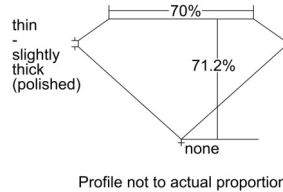

GIA®

FACSIMILE

GIA REPORT 6505698547

Verify this report at GIA.edu

GIA NATURAL DIAMOND DOSSIER®

October 21, 2024
GIA Report Number 6505698547
Shape and Cutting Style ..... Square Modified Brilliant
Measurements ..... 5.26 x 5.12 x 3.65 mm

GRADING RESULTS

Carat Weight ..... 0.80 carat
Color Grade ..... D
Clarity Grade VVS1

ADDITIONAL GRADING INFORMATION

Polish ..... Excellent
Symmetry ..... Very Good
Fluorescence ..... None
Clarity Characteristics..... Pinpoint, Internal Graining, Feather
Inscription(s): GIA 6505698547

PROPORTIONS

GRADING SCALES

GIA COLOR SCALE		GIA CLARITY SCALE			
COLORLESS	D	VERY VERY SLIGHTLY INCLUDED	FLAWLESS		
	E		INTERNALLY FLAWLESS		
	F	VERY SLIGHTLY INCLUDED	VVS₁		
	G		VVS₂		
	H		VS₁		
	NEAR COLORLESS	I	SLIGHTLY INCLUDED	VS₂	
		J		SI₁	
		FAINT	K	INCLUDED	SI₂
			L		I₁
			M		I₂
VERT LIGHT	N	INCLUDED	I₃		
	O				
	P				
	Q				
	R				
LIGHT	S				
	T				
	U				
	V				
	W				
X					
Y					
Z