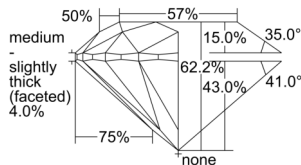

GIA®

FACSIMILE

GIA REPORT 6505708011

Verify this report at GIA.edu

GIA NATURAL DIAMOND DOSSIER®

October 21, 2024
GIA Report Number 6505708011
Shape and Cutting Style ..... Round Brilliant
Measurements ..... 4.15 - 4.18 x 2.59 mm

GRADING RESULTS

Carat Weight ..... 0.27 carat
Color Grade ..... G
Clarity Grade VS1
Cut Grade ..... Excellent

ADDITIONAL GRADING INFORMATION

Polish ..... Excellent
Symmetry ..... Excellent
Fluorescence ..... Faint
Clarity Characteristics..... Cloud, Crystal, Needle, Pinpoint
Inscription(s): GIA 6505708011

PROPORTIONS

Profile to actual proportions

GRADING SCALES

GIA COLOR SCALE	GIA CLARITY SCALE	GIA CUT SCALE
COLOURLESS D	FLAWLESS	EXCELLENT
E	INTERNALLY FLAWLESS	
F	VVS₁	VERY GOOD
G		
H	VVS₂	GOOD
I	VS₁	
J	VS₂	FAIR
K	SI₁	
L	SI₂	POOR
M	I₁	
N	I₂	
O	I₃	
P		
Q		
R		
S		
T		
U		
V		
W		
X		
Y		
Z