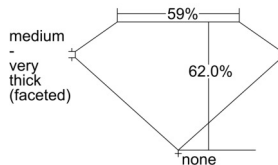

GIA®

FACSIMILE

GIA REPORT 6505715374

Verify this report at GIA.edu

GIA NATURAL DIAMOND DOSSIER®

October 24, 2024
GIA Report Number 6505715374
Shape and Cutting Style ..... Heart Brilliant
Measurements ..... 5.11 x 6.10 x 3.78 mm

GRADING RESULTS

Carat Weight ..... 0.70 carat
Color Grade ..... J
Clarity Grade VS1

ADDITIONAL GRADING INFORMATION

Polish ..... Excellent
Symmetry ..... Excellent
Fluorescence ..... None
Clarity Characteristics ..... Feather
Inscription(s): GIA 6505715374

PROPORTIONS

Profile not to actual proportions

GRADING SCALES

GIA COLOR SCALE		GIA CLARITY SCALE			
COLORLESS	D	VERY VERY SLIGHTLY INCLUDED	FLAWLESS		
	E		INTERNALLY FLAWLESS		
	F	VERY SLIGHTLY INCLUDED	VVS₁		
	G		VVS₂		
	NEAR COLORLESS	H	SLIGHTLY INCLUDED	VS₁	
		I		VS₂	
		FAINT	J	INCLUDED	I₁
			K		I₂
	L		I₃		
	M		INCLUDED		
N					
O					
LIGHT	P				
	Q				
	R				
	S				
	T				
	U				
	V				
	W				
X					
Y					
Z