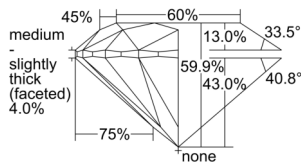

GIA®

FACSIMILE

GIA REPORT 6505715785

Verify this report at GIA.edu

GIA NATURAL DIAMOND DOSSIER®

October 22, 2024
GIA Report Number 6505715785
Shape and Cutting Style ..... Round Brilliant
Measurements ..... 4.03 - 4.05 x 2.42 mm

GRADING RESULTS

Carat Weight ..... 0.24 carat
Color Grade ..... D
Clarity Grade VS1
Cut Grade ..... Excellent

ADDITIONAL GRADING INFORMATION

Polish ..... Excellent
Symmetry ..... Excellent
Fluorescence ..... None
Clarity Characteristics..... Crystal, Feather, Needle, Pinpoint
Inscription(s): GIA 6505715785

PROPORTIONS

Profile to actual proportions

GRADING SCALES

GIA COLOR SCALE	GIA CLARITY SCALE	GIA CUT SCALE
D	FLAWLESS	EXCELLENT
E	FLAWLESS	
F	INTERNALLY FLAWLESS	VERY GOOD
G	FLAWLESS	
H	VVS₁	GOOD
I	VVS₂	
J	VS₁	FAIR
K	VS₂	
L	SI₁	POOR
M	SI₂	
N	I₁	
O	I₂	
P	I₃	
Q		
R		
S		
T		
U		
V		
W		
X		
Y		
Z