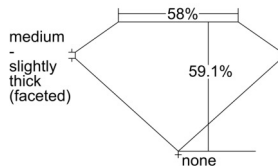

GIA®

FACSIMILE

GIA REPORT 6505717743

Verify this report at GIA.edu

GIA NATURAL DIAMOND DOSSIER®

October 22, 2024
GIA Report Number 6505717743
Shape and Cutting Style ..... Heart Brilliant
Measurements ..... 4.85 x 5.64 x 3.33 mm

GRADING RESULTS

Carat Weight ..... 0.51 carat
Color Grade ..... D
Clarity Grade VS2

ADDITIONAL GRADING INFORMATION

Polish ..... Excellent
Symmetry ..... Excellent
Fluorescence ..... None
Clarity Characteristics ..... Crystal, Feather
Inscription(s): GIA 6505717743

PROPORTIONS

Profile not to actual proportions

GRADING SCALES

GIA COLOR SCALE		GIA CLARITY SCALE			
COLORLESS	D	VERY VERY SLIGHTLY INCLUDED	FLAWLESS		
	E		INTERNALLY FLAWLESS		
	F		VS₁		
	NEAR COLORLESS	G	VERY SLIGHTLY INCLUDED	VS₂	
		H		VS₁	
		FANT	I	SLIGHTLY INCLUDED	VS₂
			J		SI₁
	LIGHT	K	INCLUDED	SI₂	
		L		I₁	
		M	INCLUDED	I₂	
N		I₃			
O					
P					
Q					
R					
S					
T					
U					
V					
W					
X					
Y					
Z