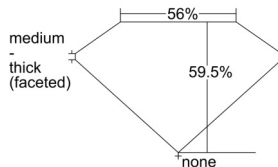

GIA®

FACSIMILE

GIA REPORT 6505725928

Verify this report at GIA.edu

GIA NATURAL DIAMOND DOSSIER®

October 23, 2024
GIA Report Number 6505725928
Shape and Cutting Style ..... Pear Brilliant
Measurements ..... 7.63 x 4.73 x 2.81 mm

GRADING RESULTS

Carat Weight ..... 0.61 carat
Color Grade ..... H
Clarity Grade VS2

ADDITIONAL GRADING INFORMATION

Polish ..... Very Good
Symmetry ..... Very Good
Fluorescence ..... None
Clarity Characteristics ..... Crystal
Inscription(s): GIA 6505725928

PROPORTIONS

Profile not to actual proportions

GRADING SCALES

GIA COLOR SCALE		GIA CLARITY SCALE			
COLORLESS	D	VERY VERY SLIGHTLY INCLUDED	FLAWLESS		
	E		INTERNALLY FLAWLESS		
	F	VERY SLIGHTLY INCLUDED	VVS₁		
	G		VVS₂		
	H		VS₁		
	NEAR COLORLESS	I	SLIGHTLY INCLUDED	VS₂	
		J		SI₁	
		FAINT	K	INCLUDED	SI₂
			L		I₁
			M		I₂
VERTICALLY LIGHT	N	LIGHT	I₃		
	O				
	P				
	Q				
	R