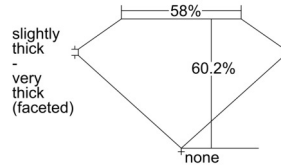

GIA®

FACSIMILE

GIA REPORT 6505735272

Verify this report at GIA.edu

GIA NATURAL DIAMOND DOSSIER®

October 24, 2024
GIA Report Number 6505735272
Shape and Cutting Style ..... Oval Brilliant
Measurements ..... 7.03 x 5.02 x 3.03 mm

GRADING RESULTS

Carat Weight ..... 0.70 carat
Color Grade ..... G
Clarity Grade VS2

ADDITIONAL GRADING INFORMATION

Polish ..... Excellent
Symmetry ..... Very Good
Fluorescence ..... None
Clarity Characteristics ..... Cloud, Crystal, Feather
Inscription(s): GIA 6505735272

PROPORTIONS

Profile not to actual proportions

GRADING SCALES

GIA COLOR SCALE		GIA CLARITY SCALE			
COLORLESS	D	VERY VERY SLIGHTLY INCLUDED	FLAWLESS		
	E		INTERNALLY FLAWLESS		
	F	VERY SLIGHTLY INCLUDED	VVS₁		
	G		VVS₂		
	H		VS₁		
	NEAR COLORLESS	I	SLIGHTLY INCLUDED	VS₂	
		J		SI₁	
		FAINT	K	INCLUDED	SI₂
			L		I₁
			M		I₂
VERT LIGHT	N		INCLUDED	I₃	
	O				
	P				
	Q				
	R				
LIGHT	S				
	T				
	U				
	V				
	W				
	Z