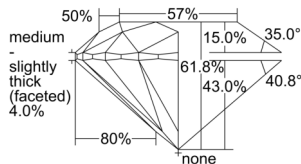

GIA®

FACSIMILE

GIA REPORT 6505744972

Verify this report at GIA.edu

GIA NATURAL DIAMOND DOSSIER®

October 24, 2024
GIA Report Number **6505744972**
Shape and Cutting Style ..... **Round Brilliant**
Measurements ..... **4.27 - 4.30 x 2.65 mm**

GRADING RESULTS

Carat Weight ..... **0.30 carat**
Color Grade ..... **D**
Clarity Grade **S11**
Cut Grade ..... **Excellent**

ADDITIONAL GRADING INFORMATION

Polish ..... **Excellent**
Symmetry ..... **Excellent**
Fluorescence ..... **None**
Clarity Characteristics..... **Feather, Cloud**
Inscription(s): **GIA 6505744972**

PROPORTIONS

Profile to actual proportions

GRADING SCALES

GIA COLOR SCALE	GIA CLARITY SCALE	GIA CUT SCALE	
D	FLAWLESS	EXCELLENT	
E	INTERNALLY FLAWLESS		
F		VVS₁	VERY GOOD
G	VVS₂		
H	VS₁	GOOD	
I	VS₂		
J	S1₁	FAIR	
K	S1₂		
L	I₁	POOR	
M	I₂		
N	I₃		
O