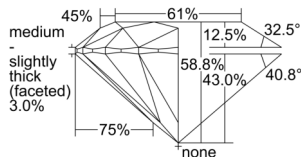

GIA®

FACSIMILE

GIA NATURAL DIAMOND DOSSIER®

October 25, 2024
GIA Report Number 6505750043
Shape and Cutting Style ..... Round Brilliant
Measurements ..... 5.17 - 5.19 x 3.05 mm

GRADING RESULTS

Carat Weight ..... 0.50 carat
Color Grade I
Clarity Grade VS1
Cut Grade ..... Excellent

ADDITIONAL GRADING INFORMATION

Polish ..... Excellent
Symmetry ..... Excellent
Fluorescence ..... None
Clarity Characteristics ..... Crystal
Inscription(s): GIA 6505750043

GIA REPORT 6505750043

Verify this report at GIA.edu

PROPORTIONS

Profile to actual proportions

GRADING SCALES

GIA COLOR SCALE	GIA CLARITY SCALE	GIA CUT SCALE	
D	FLAWLESS	EXCELLENT	
E	INTERNALLY FLAWLESS		
F		VVS₁	VERY GOOD
G	VVS₂		
H	VS₁	GOOD	
I	VS₂		
J	SI₁	FAIR	
K	SI₂		
L	I₁	POOR	
M			
N			
O	I₂		
P			
Q	I₃		
R			
S			
T			
U			
V			
W			
X			
Y			
Z