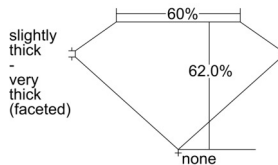

GIA®

FACSIMILE

GIA REPORT 6505753984

Verify this report at GIA.edu

GIA NATURAL DIAMOND DOSSIER®

November 01, 2024
GIA Report Number 6505753984
Shape and Cutting Style ..... Pear Brilliant
Measurements ..... 6.49 x 4.12 x 2.55 mm

GRADING RESULTS

Carat Weight ..... 0.41 carat
Color Grade ..... G
Clarity Grade VS2

ADDITIONAL GRADING INFORMATION

Polish ..... Excellent
Symmetry ..... Excellent
Fluorescence ..... Faint
Clarity Characteristics ..... Crystal, Cloud
Inspection(s): GIA 6505753984

PROPORTIONS

Profile not to actual proportions

GRADING SCALES

GIA COLOR SCALE		GIA CLARITY SCALE	
COLORLESS	D	VERY VERY SLIGHTLY INCLUDED	FLAWLESS
	E		INTERNALLY FLAWLESS
	F		VVS₁
	G		VVS₂
	H		VS₁
	I		VS₂
	J		SI₁
	K		SI₂
	L		I₁
	M		I₂
NEAR COLORLESS	N	SLIGHTLY INCLUDED	I₃
	O		
	P		
	Q		
FAINT	R		
	S		
	T		
	U		
VERT LIGHT	V		
	W		
	X		
	Y		
LIGHT	Z