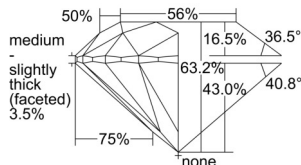

GIA®

FACSIMILE

GIA REPORT 6505765911

Verify this report at GIA.edu

GIA NATURAL DIAMOND DOSSIER®

November 01, 2024
GIA Report Number 6505765911
Shape and Cutting Style ..... Round Brilliant
Measurements ..... 5.36 - 5.40 x 3.40 mm

GRADING RESULTS

Carat Weight ..... 0.61 carat
Color Grade ..... J
Clarity Grade S11
Cut Grade ..... Excellent

ADDITIONAL GRADING INFORMATION

Polish ..... Excellent
Symmetry ..... Excellent
Fluorescence ..... None
Clarity Characteristics ..... Crystal, Feather
Inscription(s): GIA 6505765911

PROPORTIONS

Profile to actual proportions