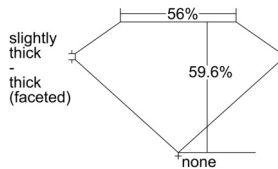

GIA®

FACSIMILE

GIA REPORT 6505769261

Verify this report at GIA.edu

GIA NATURAL DIAMOND DOSSIER®

October 29, 2024
GIA Report Number 6505769261
Shape and Cutting Style ..... Heart Brilliant
Measurements ..... 4.95 x 5.66 x 3.37 mm

GRADING RESULTS

Carat Weight ..... 0.56 carat
Color Grade ..... G
Clarity Grade VS2

ADDITIONAL GRADING INFORMATION

Polish ..... Excellent
Symmetry ..... Excellent
Fluorescence ..... None
Clarity Characteristics ..... Crystal
Inscription(s): GIA 6505769261

PROPORTIONS

Profile not to actual proportions

GRADING SCALES

GIA COLOR SCALE		GIA CLARITY SCALE	
COLORLESS	D	VERY VERY SLIGHTLY INCLUDED	FLAWLESS
	E		INTERNALLY FLAWLESS
	F		VVS₁
	G		VVS₂
	H		VS₁
	I		VS₂
	J		SI₁
	K		SI₂
	L		I₁
	M		I₂
NEAR COLORLESS	N	SLIGHTLY INCLUDED	I₃
	O		
	P		
	Q		
FAINT	R	INCLUDED	
	S		
	T		
	U		
	V		
	W		
	X		
	Y		
VERT LIGHT	Z