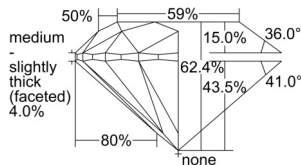

GIA®

FACSIMILE

GIA REPORT 6505775133

Verify this report at GIA.edu

GIA NATURAL DIAMOND DOSSIER®

November 07, 2024
GIA Report Number 6505775133
Shape and Cutting Style ..... Round Brilliant
Measurements ..... 5.51 - 5.53 x 3.45 mm

GRADING RESULTS

Carat Weight ..... 0.65 carat
Color Grade ..... F
Clarity Grade VS1
Cut Grade ..... Excellent

ADDITIONAL GRADING INFORMATION

Polish ..... Excellent
Symmetry ..... Excellent
Fluorescence ..... Medium Blue
Clarity Characteristics ..... Crystal
Inscription(s): GIA 6505775133

PROPORTIONS

Profile to actual proportions

GRADING SCALES

GIA COLOR SCALE	GIA CLARITY SCALE	GIA CUT SCALE	
D	FLAWLESS	EXCELLENT	
E	INTERNALLY FLAWLESS		
F		VVS₁	VERY GOOD
G	VVS₂		
H	VS₁	GOOD	
I	VS₂		
J	SI₁	FAIR	
K	SI₂		
L	I₁	POOR	
M			
N			
O	I₂		
P			
Q			
R	I₃		
S			
T			
U			
V			
W			
X			
Y			
Z