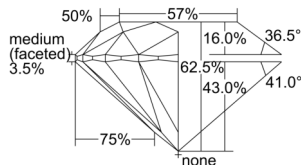

GIA®

FACSIMILE

GIA REPORT 6505779882

Verify this report at GIA.edu

GIA NATURAL DIAMOND DOSSIER®

October 29, 2024
GIA Report Number **6505779882**
Shape and Cutting Style ..... **Round Brilliant**
Measurements ..... **5.91 - 5.95 x 3.71 mm**

GRADING RESULTS

Carat Weight ..... **0.80 carat**
Color Grade ..... **F**
Clarity Grade **S11**
Cut Grade ..... **Excellent**

ADDITIONAL GRADING INFORMATION

Polish ..... **Excellent**
Symmetry ..... **Excellent**
Fluorescence ..... **None**
Clarity Characteristics..... **Crystal, Feather**
Inscription(s): **GIA 6505779882**

PROPORTIONS

Profile to actual proportions

GRADING SCALES

GIA COLOR SCALE	GIA CLARITY SCALE	GIA CUT SCALE	
D	FLAWLESS	EXCELLENT	
E	INTERNALLY FLAWLESS		
F		VVS₁	VERY GOOD
G	VVS₂		
H	VS₁	GOOD	
I	VS₂		
J	S1₁	FAIR	
K	S1₂		
L	I₁	POOR	
M	I₂		
N	I₃		
O			
P			
Q			
R			
S			
T			
U			
V			
W			
X			
Y			
Z