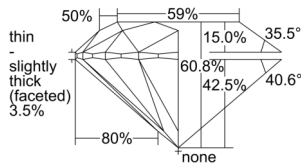

GIA®

FACSIMILE

GIA REPORT 6505783875

Verify this report at GIA.edu

GIA NATURAL DIAMOND DOSSIER®

November 25, 2024
GIA Report Number **6505783875**
Shape and Cutting Style ..... **Round Brilliant**
Measurements ..... **3.97 - 4.00 x 2.42 mm**

GRADING RESULTS

Carat Weight ..... **0.23 carat**
Color Grade ..... **F**
Clarity Grade **S11**
Cut Grade ..... **Excellent**

ADDITIONAL GRADING INFORMATION

Polish ..... **Excellent**
Symmetry ..... **Excellent**
Fluorescence ..... **None**
Clarity Characteristics ..... **Feather**
Inscription(s): **GIA 6505783875**

PROPORTIONS

GRADING SCALES

GIA COLOR SCALE	GIA CLARITY SCALE	GIA CUT SCALE	
COLOURLESS	FLAWLESS	EXCELLENT	
D	INTERNALLY FLAWLESS		
E	VERY VERY SLIGHTLY INCLUDED	VERY GOOD	
F			VVS₁
G		VVS₂	
H		VS₁	
I	VERY SLIGHTLY INCLUDED	GOOD	
J			VS₂
K	SLIGHTLY INCLUDED	FAIR	
L			SI₁
M		SI₂	
N		INCLUDED	POOR
O	I₁		
P	I₂		
Q	I₃		
R			
S			
T			
U			
V			
W			
X			
Y			
Z