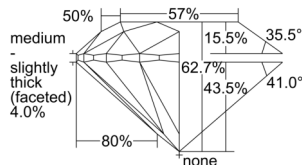

GIA®

FACSIMILE

GIA REPORT 6505784340

Verify this report at GIA.edu

GIA NATURAL DIAMOND DOSSIER®

October 30, 2024
GIA Report Number 6505784340
Shape and Cutting Style ..... Round Brilliant
Measurements ..... 5.33 - 5.36 x 3.35 mm

GRADING RESULTS

Carat Weight ..... 0.60 carat
Color Grade I
Clarity Grade VS1
Cut Grade ..... Excellent

ADDITIONAL GRADING INFORMATION

Polish ..... Excellent
Symmetry ..... Excellent
Fluorescence ..... None
Clarity Characteristics... Cloud, Feather, Indented Natural, Needle
Inscription(s): GIA 6505784340

PROPORTIONS

Profile to actual proportions

GRADING SCALES

GIA COLOR SCALE	GIA CLARITY SCALE	GIA CUT SCALE	
D	FLAWLESS	EXCELLENT	
E	INTERNALLY FLAWLESS		
F		VVS₁	VERY GOOD
G	VVS₂		
H	VS₁	GOOD	
I	VS₂		
J	SI₁	FAIR	
K	SI₂		
L	I₁	POOR	
M	I₂		
N	I₃		
O			
P			
Q			
R			
S			
T			
U			
V			
W			
X			
Y			
Z